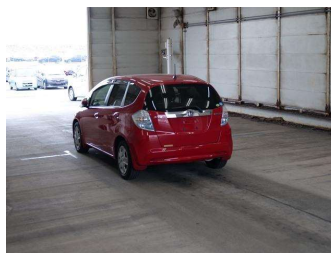

2011 Honda Fit