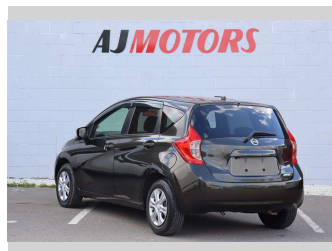

# 2016 Nissan Note X DIG-S

**Purchase Price** **\$11,980**

Includes GST  
Excludes on-road costs of \$695

Finance may be available on this vehicle. Ask one of our friendly staff for more information.

Gain peace of mind with Mechanical Breakdown Insurance. **Ask us how.**

Body Style  
**4 door, Hatchback**

Odometer  
**36,000 km**

Engine  
**1200 cc, Internal Combustion**

Fuel Type  
**Petrol**

Transmission  
**Automatic, Front Wheel**

Wheels  
**14", Hubcap**

VIN  
**7AT0DH79X23477832**