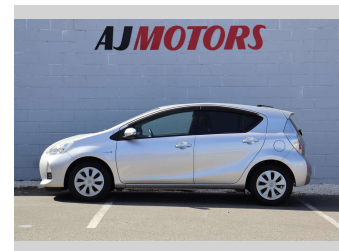

# 2013 Toyota Aqua G

**Purchase Price** **\$9,980**  
Includes GST  
 Excludes on-road costs of \$695

Finance may be available on this vehicle. Ask one of our friendly staff for more information.

Gain peace of mind with Mechanical Breakdown Insurance. **Ask us how.**

Body Style  
**4 door, Hatchback**

Odometer  
**103,500 km**

Engine  
**1500 cc, Hybrid**

Fuel Type  
**Hybrid**

Transmission  
**Automatic, Front Wheel**

Wheels  
**15", Hubcap**

VIN  
**7AT0H65YX24208167**

Interior  
**Black, Plastic**

Based on 2023 UCSR rating for 12-20 models

Reg No.  
 -

Ext Colour  
**Silver**

History  
**Ex-Overseas**

Seats  
**5 seats, Cloth**

CO2 Emissions  
 ★★★★★☆  
**92 grams/km**

Energy Economy  
 ★★★★★☆  
**Annual fuel cost of \$1,530  
 3.9L per 100km**