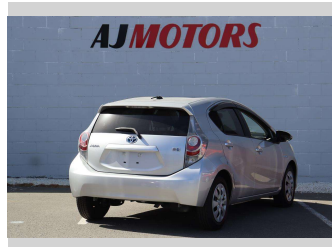

# 2013 Toyota Aqua G

**Purchase Price** **\$9,980**  
Includes GST  
 Excludes on-road costs of \$695

Finance may be available on this vehicle. Ask one of our friendly staff for more information.

Gain peace of mind with Mechanical Breakdown Insurance. **Ask us how.**

Body Style  
**4 door, Hatchback**

Odometer  
**103,500 km**

Engine  
**1500 cc, Hybrid**

Fuel Type  
**Hybrid**

Transmission  
**Automatic, Front Wheel**

Wheels  
**15", Hubcap**

VIN  
**7AT0H65YX24208167**

Interior  
**Black, Plastic**

Based on 2023 UCSR rating for 12-20 models

Reg No.  
 -

Ext Colour  
**Silver**

History  
**Ex-Overseas**

Seats  
**5 seats, Cloth**

CO2 Emissions  
 ★★★★★☆  
**92 grams/km**

Energy Economy  
 ★★★★★☆  
**Annual fuel cost of \$1,530  
 3.9L per 100km**