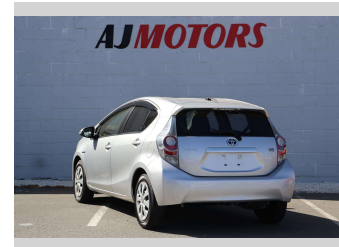

# 2013 Toyota Aqua G

**Purchase Price** **\$9,980**  
Includes GST  
 Excludes on-road costs of \$695

Finance may be available on this vehicle. Ask one of our friendly staff for more information.

Gain peace of mind with Mechanical Breakdown Insurance. **Ask us how.**

Body Style  
**4 door, Hatchback**

Odometer  
**103,500 km**

Engine  
**1500 cc, Hybrid**

Fuel Type  
**Hybrid**

Transmission  
**Automatic, Front Wheel**

Wheels  
**15", Hubcap**

VIN  
**7AT0H65YX24208167**

Interior  
**Black, Plastic**

Based on 2023 UCSR rating for 12-20 models

Reg No.  
 -

Ext Colour  
**Silver**

History  
**Ex-Overseas**

Seats  
**5 seats, Cloth**

CO2 Emissions  
 ★★★★★☆  
**92 grams/km**

Energy Economy  
 ★★★★★☆  
**Annual fuel cost of \$1,530  
 3.9L per 100km**