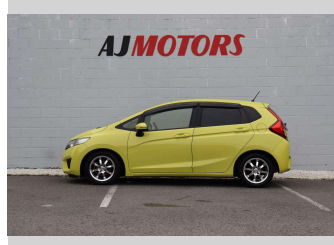

2013 Honda Fit 13G S PACKAGE Mugen Alloy

Purchase Price

\$11,980

Includes GST
Excludes on-road costs of \$295

Finance may be available on this vehicle. Ask one of our friendly staff for more information.

finance
NOW

Body Style

4 door, Hatchback

Odometer

88,500 km

Engine

1317 cc, Internal Combustion

Fuel Type

#91 Petrol

Transmission

Automatic, Front Wheel

Wheels

15", Custom Alloys

VIN

7AT08G2YX23002462

Interior

Black, Plastic