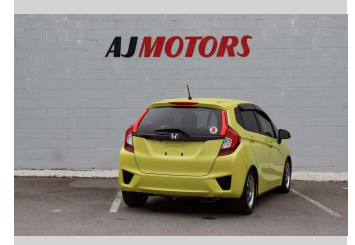

2013 Honda Fit 13G S PACKAGE Mugen Alloy

Purchase Price

\$11,980

Includes GST
Excludes on-road costs of \$295

Finance may be available on this vehicle. Ask one of our friendly staff for more information.

finance
NOW

Body Style

4 door, Hatchback

Odometer

88,500 km

Engine

1317 cc, Internal Combustion

Fuel Type

#91 Petrol

Transmission

Automatic, Front Wheel

Wheels

15", Custom Alloys

VIN

7AT08G2YX23002462

Interior

Black, Plastic