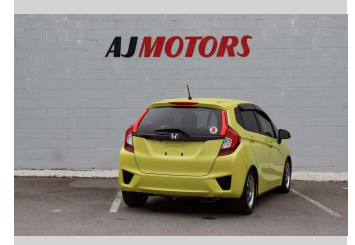

2013 Honda Fit 13G S PACKAGE Mugen Alloy

Purchase Price

\$10,988

Includes GST
Excludes on-road costs of \$295

Finance may be available on this vehicle. Ask one of our friendly staff for more information.

finance
NOW

Body Style

4 door, Hatchback

Odometer

88,500 km

Engine

1317 cc, Internal Combustion

Fuel Type

#91 Petrol

Transmission

Automatic, Front Wheel

Wheels

15", Custom Alloys

VIN

7AT08G2YX23002462

Interior

Black, Plastic