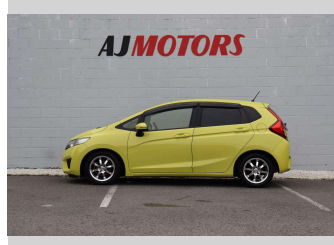

2013 Honda Fit 13G S PACKAGE Mugen Alloy

Purchase Price

\$10,988

Includes GST
Excludes on-road costs of \$295

Finance may be available on this vehicle. Ask one of our friendly staff for more information.

finance
NOW

Body Style

4 door, Hatchback

Odometer

88,500 km

Engine

1317 cc, Internal Combustion

Fuel Type

#91 Petrol

Transmission

Automatic, Front Wheel

Wheels

15", Custom Alloys

VIN

7AT08G2YX23002462

Interior

Black, Plastic