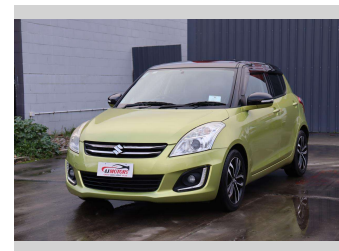

2014 Suzuki Swift Style 2-tone

Purchase Price

\$11,980

Includes GST
Excludes on-road costs of \$695

Finance may be available on this vehicle. Ask one of our friendly staff for more information.

finance
NOW

Body Style

4 door, Hatchback

Odometer

76,300 km

Engine

1200 cc, Internal Combustion

Fuel Type

Petrol

Transmission

Automatic

Wheels

16", Factory Alloys

VIN

7AT0GK0CX24333872

Interior

Black, Plastic