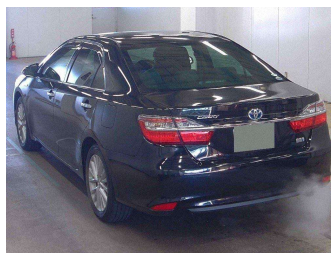

2015 Toyota Camry

Purchase Price **POA**
Includes GST, Registration & Licensing

Finance may be available on this vehicle. Ask one of our friendly staff for more information.

Gain peace of mind with Mechanical Breakdown Insurance. **Ask us how.**

Top features
None Listed

Body Style	-
Odometer	57,817 km
Engine	2500 cc
Fuel Type	Hybrid
Transmission	CVT
Wheels	-
VIN	-
Interior	-
Safety	-

Reg No.	-
Ext Colour	Black
History	Ex-Overseas
Seats	-
CO2 Emissions	-
Energy Economy	-