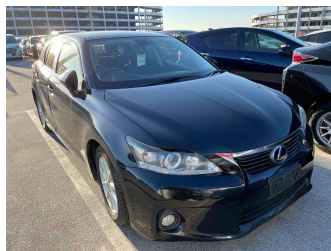

2011 Lexus CT

Purchase Price **POA**
Includes GST, Registration & Licensing

Finance may be available on this vehicle. Ask one of our friendly staff for more information.

Gain peace of mind with Mechanical Breakdown Insurance. **Ask us how.**

Top features
None Listed

- Body Style
-
- Odometer
104,239 km
- Engine
1800 cc
- Fuel Type
Hybrid
- Transmission
Paddle Shift
- Wheels
-
- VIN
-
- Interior
-
- Safety
-

- Reg No.
-
- Ext Colour
Black
- History
Ex-Overseas
- Seats
-
- CO2 Emissions
-
- Energy Economy
-