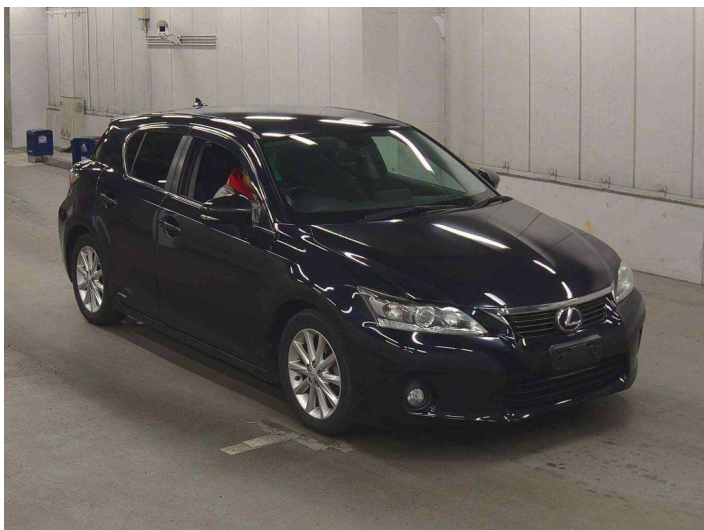

2011 Lexus CT

Purchase Price **POA**
Includes GST, Registration & Licensing

Finance may be available on this vehicle. Ask one of our friendly staff for more information.

Gain peace of mind with Mechanical Breakdown Insurance. **Ask us how.**

Top features
None Listed

- Body Style
  -
- Odometer
  104,239 km
- Engine
  1800 cc
- Fuel Type
  Hybrid
- Transmission
  Paddle Shift
- Wheels
  -
- VIN
  -
- Interior
  -
- Safety
  -

- Reg No.
  -
- Ext Colour
  Black
- History
  Ex-Overseas
- Seats
  -
- CO2 Emissions
  -
- Energy Economy
  -

Stock ID: 19801

AJ Motors East Tamaki | Phone 0800 566 789 | Email easttamaki@ajmotors.co.nz
53 Springs Road, East Tamaki, Auckland 2013, New Zealand
www.ajmotors.co.nz