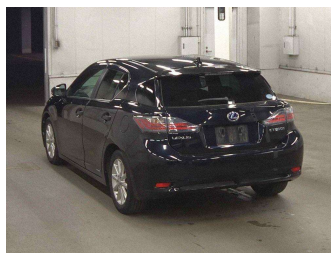

2011 Lexus CT

Purchase Price **POA**
Includes GST, Registration & Licensing

Finance may be available on this vehicle. Ask one of our friendly staff for more information.

Gain peace of mind with Mechanical Breakdown Insurance. **Ask us how.**

Top features
None Listed

- Body Style
-
- Odometer
104,239 km
- Engine
1800 cc
- Fuel Type
Hybrid
- Transmission
Paddle Shift
- Wheels
-
- VIN
-
- Interior
-
- Safety
-

- Reg No.
-
- Ext Colour
Black
- History
Ex-Overseas
- Seats
-
- CO2 Emissions
-
- Energy Economy
-