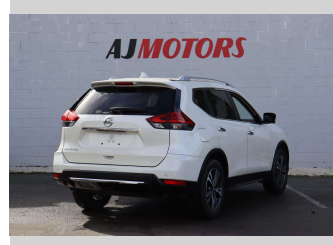

2019 Nissan X-Trail 20XEMABRE PACK 7ST

Purchase Price **$25,980**

Includes GST
Excludes on-road costs of $695

Finance may be available on this vehicle. Ask one of our friendly staff for more information.

Gain peace of mind with Mechanical Breakdown Insurance. **Ask us how.**

Top features

- » 360 Degree Reversing C...
- » ABS
- » Adaptive Cruise Contro...
- » Air Conditioning
- » Alloy Wheels
- » Auto air-condition
- » Auto headlight
- » Auto Hold
- » Auto Start Stop
- » Bluetooth
- » Central Locking
- » Central Locking
- » Central Locking
- » Child seat anchor poin...
- » Climate Control
- » Cruise control
- » Cruise Control
- » Dual air-condition

Body Style
4 door, RV/SUV

Odometer
54,100 km

Engine
2000 cc, Internal Combustion

Fuel Type
Petrol

Transmission
Automatic, 2WD

Wheels
18", Factory Alloys

VIN
7AT0DH6LX24543414

Interior
Black, Plastic

Safety

Based on 2023 UCSR rating for 14-21 models

Reg No.
-

Ext Colour
White

History
Ex-Overseas

Seats
7 seats, Leather

CO2 Emissions
★★★★☆
165 grams/km

Energy Economy
★★★☆☆

Annual fuel cost of $2,780
7.1L per 100km

Cost per year is an estimate based on petrol price of $2.80 per litre and an average distance of 14000 km. Emissions and Energy Economy figures standardised to 3P WLTP.

Stock ID: 22389

AJ Motors Sockburn | Phone 0800 566 789 | Email sockburn@ajmotors.co.nz
466 Blenheim Road, Sockburn, Christchurch 8042, New Zealand
www.ajmotors.co.nz