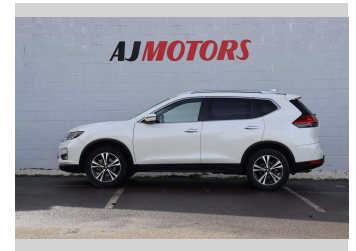

2019 Nissan X-Trail 20XEMABRE PACK 7ST

Purchase Price **\$25,980**

Includes GST
Excludes on-road costs of \$695

Finance may be available on this vehicle. Ask one of our friendly staff for more information.

Body Style
4 door, RV/SUV

Odometer
54,100 km

Engine
2000 cc, Internal Combustion

Fuel Type
Petrol

Transmission
Automatic, 2WD

Wheels
18", Factory Alloys

VIN
7AT0DH6LX24543414

Interior
Black, Plastic