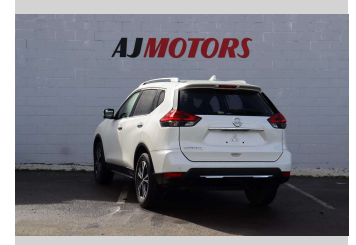

2019 Nissan X-Trail 20XEMABRE PACK 7ST

Purchase Price **\$25,980**

Includes GST
Excludes on-road costs of \$695

Finance may be available on this vehicle. Ask one of our friendly staff for more information.

Body Style
4 door, RV/SUV

Odometer
54,100 km

Engine
2000 cc, Internal Combustion

Fuel Type
Petrol

Transmission
Automatic, 2WD

Wheels
18", Factory Alloys

VIN
7AT0DH6LX24543414

Interior
Black, Plastic