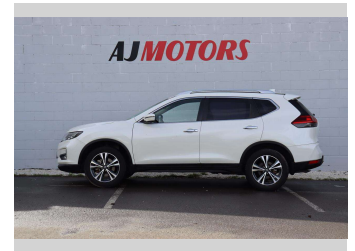

# 2019 Nissan X-Trail 20XEMABRE PACK 7ST

**Purchase Price** **\$24,988**

Includes GST  
Excludes on-road costs of \$695

Finance may be available on this vehicle. Ask one of our friendly staff for more information.

**Body Style**  
4 door, RV/SUV

**Odometer**  
54,100 km

**Engine**  
2000 cc, Internal Combustion

**Fuel Type**  
Petrol

**Transmission**  
Automatic, 2WD

**Wheels**  
18", Factory Alloys

**VIN**  
7AT0DH6LX24543414