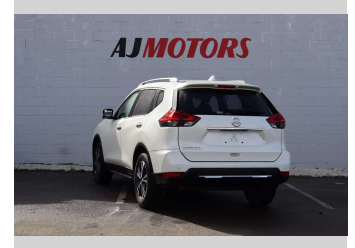

# 2019 Nissan X-Trail 20XEMABRE PACK 7ST

**Purchase Price** **\$24,988**

Includes GST  
Excludes on-road costs of \$695

Finance may be available on this vehicle. Ask one of our friendly staff for more information.

**Body Style**  
4 door, RV/SUV

**Odometer**  
54,100 km

**Engine**  
2000 cc, Internal Combustion

**Fuel Type**  
Petrol

**Transmission**  
Automatic, 2WD

**Wheels**  
18", Factory Alloys

**VIN**  
7AT0DH6LX24543414