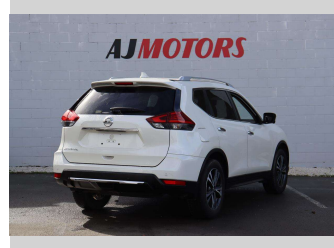

# 2019 Nissan X-Trail 20XEMABRE PACK 7ST

**Purchase Price** **\$24,988**

Includes GST  
Excludes on-road costs of \$695

Finance may be available on this vehicle. Ask one of our friendly staff for more information.

**Body Style**  
4 door, RV/SUV

**Odometer**  
54,100 km

**Engine**  
2000 cc, Internal Combustion

**Fuel Type**  
Petrol

**Transmission**  
Automatic, 2WD

**Wheels**  
18", Factory Alloys

**VIN**  
7AT0DH6LX24543414