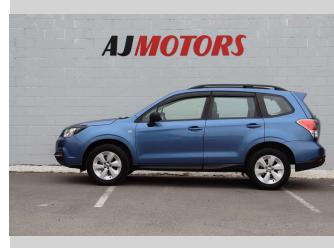

# 2018 Subaru Forester 2.5P/4WD (NZ New)

**Purchase Price** **\$16,988**  
Includes GST  
 Excludes on-road costs of \$295

Finance may be available on this vehicle. Ask one of our friendly staff for more information.

Body Style  
**4 door, RV/SUV**

Odometer  
**141,900 km**

Engine  
**2500 cc, Internal Combustion**

Fuel Type  
**Petrol**

Transmission  
**CVT, 4WD**

Wheels  
**17", Factory Alloys**

VIN  
**JF2SJ9KC5JG102884**