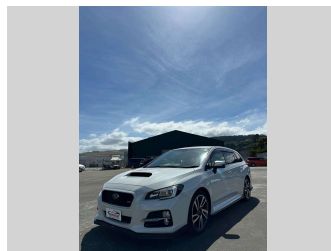

2015 Subaru Levorg 2.0GT-S Eyesight AWD

Purchase Price **\$21,980**
Includes GST
Excludes on-road costs of \$695

Finance may be available on this vehicle. Ask one of our friendly staff for more information.

Body Style
5 door, Station Wagon

Odometer
86,999 km

Engine
1998 cc, Internal Combustion

Fuel Type
Petrol

Transmission
Automatic, AWD

Wheels
18", Factory Alloys

VIN
7AT0GF22X24008889

Interior
Black, Fabric