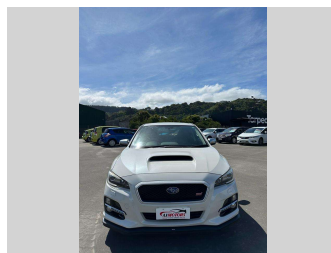

2015 Subaru Levorg 2.0GT-S Eyesight AWD

Purchase Price **\$21,980**
Includes GST
Excludes on-road costs of \$695

Finance may be available on this vehicle. Ask one of our friendly staff for more information.

Body Style
5 door, Station Wagon

Odometer
86,999 km

Engine
1998 cc, Internal Combustion

Fuel Type
Petrol

Transmission
Automatic, AWD

Wheels
18", Factory Alloys

VIN
7AT0GF22X24008889

Interior
Black, Fabric