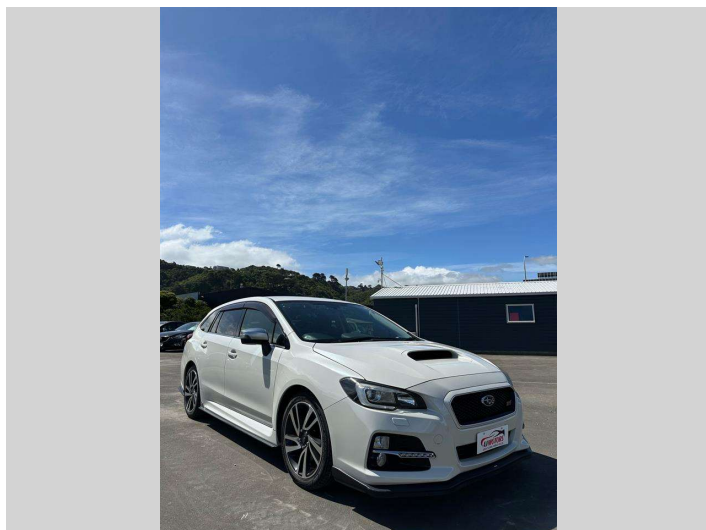

2015 Subaru Levorg 2.0GT-S Eyesight AWD

Purchase Price **\$21,980**
Includes GST
Excludes on-road costs of \$695

Finance may be available on this vehicle. Ask one of our friendly staff for more information.

Body Style
5 door, Station Wagon

Odometer
86,999 km

Engine
1998 cc, Internal Combustion

Fuel Type
Petrol

Transmission
Automatic, AWD

Wheels
18", Factory Alloys

VIN
7AT0GF22X24008889

Interior
Black, Fabric

Safety

Based on 2023 VSRR rating

Reg No.
-

Ext Colour
White

History
Ex-Overseas

Seats
5 seats, Leather

CO2 Emissions
-

Energy Economy