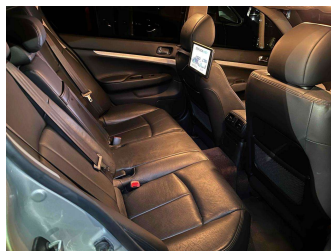

2009 Nissan Skyline

Purchase Price **POA**
Includes GST, Registration & Licensing

Finance may be available on this vehicle. Ask one of our friendly staff for more information.

Gain peace of mind with Mechanical Breakdown Insurance. **Ask us how.**

Interior
-

Safety
-

Reg No.
-

Ext Colour
Silver

History
Ex-Overseas

Seats
-

CO2 Emissions
-

Energy Economy
-