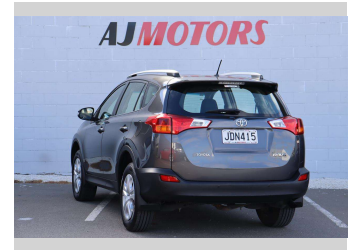

2015 Toyota RAV4 GX (NZ New)

Purchase Price **\$16,987**
Includes GST
 Excludes on-road costs of \$295

Finance may be available on this vehicle. Ask one of our friendly staff for more information.

Gain peace of mind with Mechanical Breakdown Insurance. **Ask us how.**

Body Style
4 door, RV/SUV

Odometer
124,000 km

Engine
1986 cc, Internal Combustion

Fuel Type
Petrol

Transmission
Automatic, Front Wheel

Wheels
17", Factory Alloys

VIN
JTMZDREVX0J031125

Interior
Black, Plastic