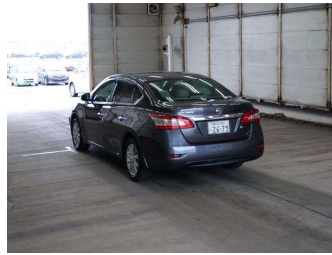

2013 Nissan Bluebird

not available yet

Purchase Price

POA

Includes GST, Registration & Licensing

Finance may be available on this vehicle. Ask one of our friendly staff for more information.

Gain peace of mind with Mechanical Breakdown Insurance. **Ask us how.**

Top features

None Listed

Body Style

-

Odometer

38,443 km

Engine

1800 cc