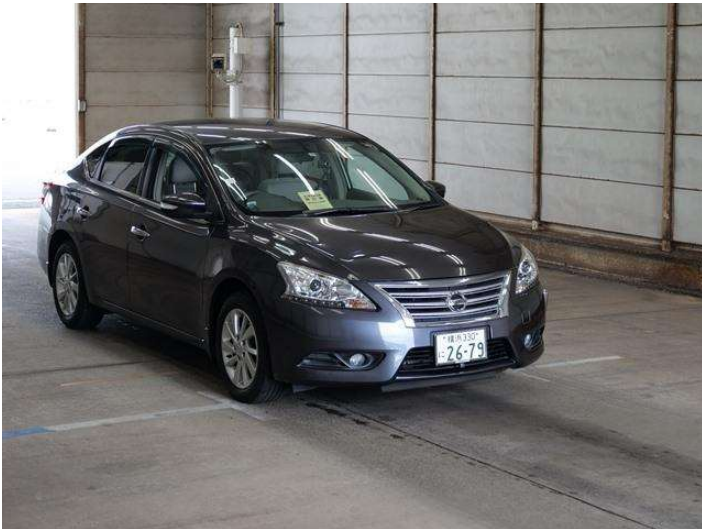

2013 Nissan Bluebird

not available yet

Purchase Price

POA

Includes GST, Registration & Licensing

Finance may be available on this vehicle. Ask one of our friendly staff for more information.

Gain peace of mind with Mechanical Breakdown Insurance. **Ask us how.**

Top features

None Listed

Body Style

-

Odometer

38,443 km

Engine

1800 cc

Fuel Type

Petrol

Transmission

CVT

Wheels

-

VIN

-