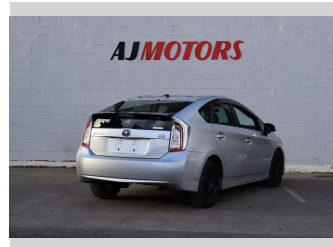

2013 Toyota Prius 1.8L Petrol Hybrid

Purchase Price **\$9,988**

Includes GST
Excludes on-road costs of \$695

Finance may be available on this vehicle. Ask one of our friendly staff for more information.

Gain peace of mind with Mechanical Breakdown Insurance. **Ask us how.**

- » Central Locking
- » Child seat anchor poin...
- » Climate Control
- » Eco Mode
- » Electric Mirror
- » Electric Mirrors
- » EV mode
- » heated rear window
- » HYBRID SYNERGY DRIVE

| | | | |
|--------------|--|----------------|---|
| Body Style | 4 door, Hatchback | Reg No. | - |
| Odometer | 125,900 km | Ext Colour | Silver |
| Engine | 1800 cc, Hybrid | History | Ex-Overseas |
| Fuel Type | Hybrid | Seats | 5 seats, Cloth |
| Transmission | Automatic, Front Wheel | CO2 Emissions | ★ ★ ★ ★ ★ ☆ 98 grams/km |
| Wheels | 15", Custom Alloys | Energy Economy | ★ ★ ★ ★ ☆ ☆ Annual fuel cost of \$1,650 4.2L per 100km |
| VIN | 7AT0H637X24673153 | | Cost per year is an estimate based on petrol price of \$2.80 per litre and an average distance of 14000 km. Emissions and Energy Economy figures standardised to 3P WLTP. |
| Interior | Black, Plastic | | Stock ID: 21691 |
| Safety |  | | |