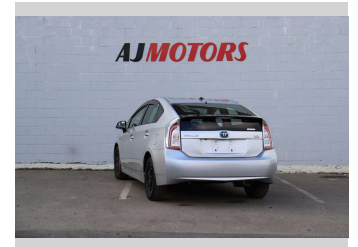

2013 Toyota Prius 1.8L Petrol Hybrid

Purchase Price **\$9,988**

Includes GST
Excludes on-road costs of \$695

Finance may be available on this vehicle. Ask one of our friendly staff for more information.

Gain peace of mind with Mechanical Breakdown Insurance. **Ask us how.**

- » Central Locking
- » Child seat anchor poin...
- » Climate Control
- » Eco Mode
- » Electric Mirror
- » Electric Mirrors
- » EV mode
- » heated rear window
- » HYBRID SYNERGY DRIVE

| | | | |
|--------------|--|----------------|---|
| Body Style | 4 door, Hatchback | Reg No. | - |
| Odometer | 125,900 km | Ext Colour | Silver |
| Engine | 1800 cc, Hybrid | History | Ex-Overseas |
| Fuel Type | Hybrid | Seats | 5 seats, Cloth |
| Transmission | Automatic, Front Wheel | CO2 Emissions | ★ ★ ★ ★ ★ ☆ 98 grams/km |
| Wheels | 15", Custom Alloys | Energy Economy | ★ ★ ★ ★ ☆ ☆ Annual fuel cost of \$1,650 4.2L per 100km |
| VIN | 7AT0H637X24673153 | | Cost per year is an estimate based on petrol price of \$2.80 per litre and an average distance of 14000 km. Emissions and Energy Economy figures standardised to 3P WLTP. |
| Interior | Black, Plastic | | Stock ID: 21691 |
| Safety |  | | |