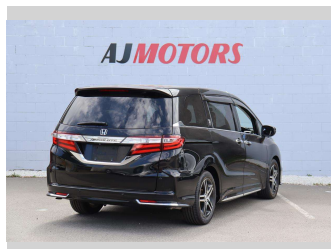

2014 Honda Odyssey ABSOLUTE 20TH

Purchase Price **\$15,980**

Includes GST
Excludes on-road costs of \$695

Finance may be available on this vehicle. Ask one of our friendly staff for more information.

Gain peace of mind with Mechanical Breakdown Insurance. **Ask us how.**

Body Style
4 door, Station Wagon

Odometer
117,500 km

Engine
2400 cc, Internal Combustion

Fuel Type
Petrol

Transmission
Automatic, 2WD

Wheels
17", Factory Alloys

VIN
7AT08G61X24038378

Interior
Black