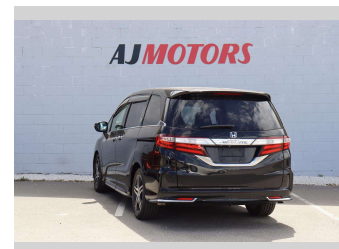

2014 Honda Odyssey ABSOLUTE 20TH

Purchase Price **\$15,980**

Includes GST
Excludes on-road costs of \$695

Finance may be available on this vehicle. Ask one of our friendly staff for more information.

Gain peace of mind with Mechanical Breakdown Insurance. **Ask us how.**

Body Style
4 door, Station Wagon

Odometer
117,500 km

Engine
2400 cc, Internal Combustion

Fuel Type
Petrol

Transmission
Automatic, 2WD

Wheels
17", Factory Alloys

VIN
7AT08G61X24038378

Interior
Black