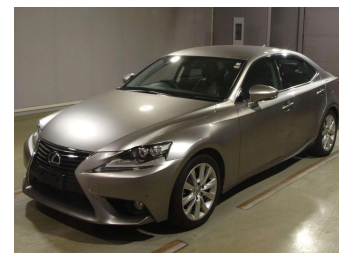

2013 Lexus IS IS300H VERSION L

Purchase Price **POA**
Includes GST, Registration & Licensing

Finance may be available on this vehicle. Ask one of our friendly staff for more information.

Gain peace of mind with Mechanical Breakdown Insurance. **Ask us how.**

Top features
None Listed

Body Style

-

Odometer

76,610 km

Engine

2500 cc

Fuel Type

Hybrid

Transmission

CVT

Wheels

-

VIN

-

Interior