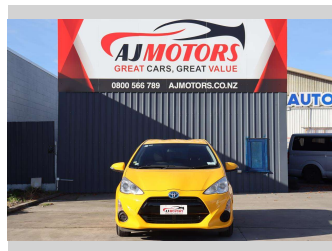

# 2015 Toyota Aqua S Push button

Purchase Price

**\$11,988**

Includes GST  
Excludes on-road costs of \$695

Finance may be available on this vehicle. Ask one of our friendly staff for more information.

finance  
**NOW**