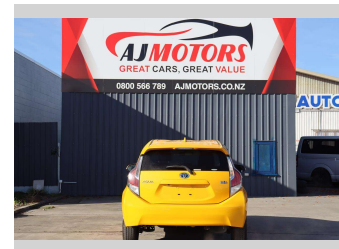

# 2015 Toyota Aqua S Push button

Purchase Price

**\$11,988**

Includes GST  
Excludes on-road costs of \$695

Finance may be available on this vehicle. Ask one of our friendly staff for more information.

finance  
**NOW**