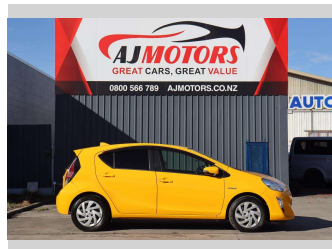

# 2015 Toyota Aqua S Push button

Purchase Price

**\$11,988**

Includes GST  
Excludes on-road costs of \$695

Finance may be available on this vehicle. Ask one of our friendly staff for more information.

finance  
**NOW**

Body Style

**5 door, Hatchback**

Odometer

**110,000 km**

Engine

**1500 cc, Hybrid**

Fuel Type

**Hybrid**