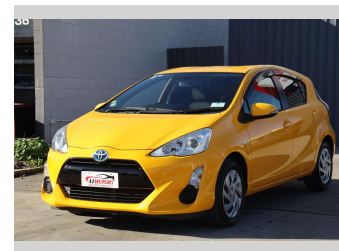

# 2015 Toyota Aqua S Push button

Purchase Price

**\$11,988**

Includes GST  
Excludes on-road costs of \$695

Finance may be available on this vehicle. Ask one of our friendly staff for more information.

finance  
**NOW**

Body Style

**5 door, Hatchback**

Odometer

**110,000 km**

Engine

**1500 cc, Hybrid**

Fuel Type

**Hybrid**

Transmission

**CVT, Front Wheel**

Wheels

**15", Hubcap**

VIN

**7AT0H65YX24467665**

Interior

**Black, Plastic**