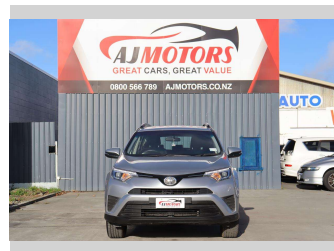

2018 Toyota RAV4 GX 2.0P/CVT

Purchase Price **\$21,980**

Includes GST
Excludes on-road costs of \$695

Finance may be available on this vehicle. Ask one of our friendly staff for more information.

Gain peace of mind with Mechanical Breakdown Insurance. **Ask us how.**

Body Style
4 door, RV/SUV

Odometer
132,500 km

Engine
2000 cc, Internal Combustion

Fuel Type
Petrol

Transmission
Automatic, 2WD

Wheels
17", Factory Alloys

VIN
JTMZDREV30J152904

Interior
Black, Plastic