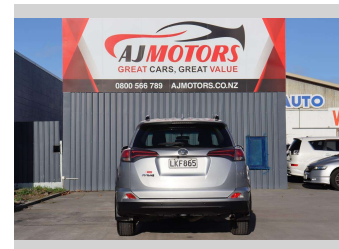

2018 Toyota RAV4 GX 2.0P/CVT

Purchase Price **\$21,980**

Includes GST
Excludes on-road costs of \$695

Finance may be available on this vehicle. Ask one of our friendly staff for more information.

Gain peace of mind with Mechanical Breakdown Insurance. **Ask us how.**

Body Style
4 door, RV/SUV

Odometer
132,500 km

Engine
2000 cc, Internal Combustion

Fuel Type
Petrol

Transmission
Automatic, 2WD

Wheels
17", Factory Alloys

VIN
JTMZDREV30J152904

Interior
Black, Plastic