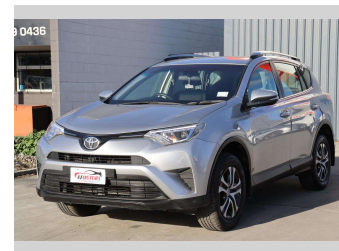

2018 Toyota RAV4 GX 2.0P/CVT

Purchase Price **\$21,980**

Includes GST
Excludes on-road costs of \$695

Finance may be available on this vehicle. Ask one of our friendly staff for more information.

Gain peace of mind with Mechanical Breakdown Insurance. **Ask us how.**

Body Style
4 door, RV/SUV

Odometer
132,500 km

Engine
2000 cc, Internal Combustion

Fuel Type
Petrol

Transmission
Automatic, 2WD

Wheels
17", Factory Alloys

VIN
JTMZDREV30J152904

Interior
Black, Plastic