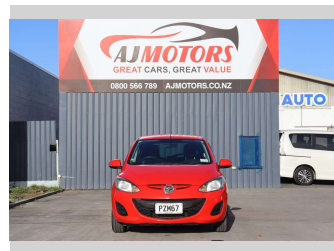

# 2013 Mazda Demio 13- SKYACTIVE

**Purchase Price** **\$9,980**

Includes GST  
Excludes on-road costs of \$295

Finance may be available on this vehicle. Ask one of our friendly staff for more information.