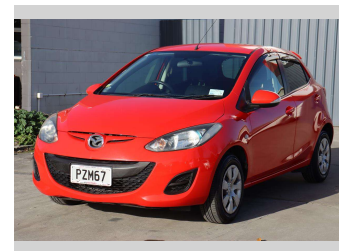

# 2013 Mazda Demio 13- SKYACTIVE

**Purchase Price** **\$9,980**

Includes GST  
Excludes on-road costs of \$295

Finance may be available on this vehicle. Ask one of our friendly staff for more information.

**Body Style**  
**4 door, Hatchback**

**Odometer**  
**59,600 km**

**Engine**  
**1300 cc, Internal Combustion**

**Fuel Type**  
**Petrol**

**Transmission**  
**Automatic, Front Wheel**

**Wheels**  
**14", Hubcap**