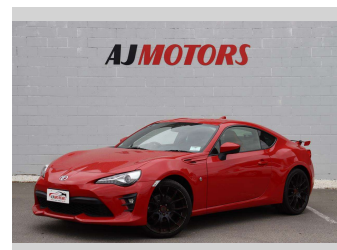

# 2017 Toyota 86 Facelift GT Limited Manual

**Purchase Price** **\$25,980**

Includes GST  
Excludes on-road costs of \$695

Finance may be available on this vehicle. Ask one of our friendly staff for more information.

Body Style  
**2 door, Coupe**

Odometer  
**142,000 km**

Engine  
**2000 cc, Internal Combustion**

Fuel Type  
**Petrol**

Transmission  
**Manual, 2WD**

Wheels  
**19", Custom Alloys**

VIN  
**7AT0H65RX24075298**

Interior  
**Black, Plastic**

Safety

Based on 2023 VSRR rating

Reg No.  
-

Ext Colour  
**Red**

History  
**Ex-Overseas**

Seats  
**4 seats, Half Leاهر**

CO2 Emissions  
**★★★★☆☆**  
**216 grams/km**