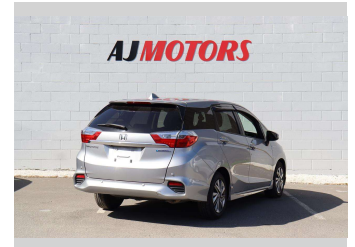

# 2018 Honda Shuttle HYBRID

Purchase Price

**\$14,980**

Includes GST  
Excludes on-road costs of \$695

Finance may be available on this vehicle. Ask one of our friendly staff for more information.

finance  
**NOW**

Body Style

**5 door, Station Wagon**

Odometer

**108,300 km**

Engine

**1500 cc, Hybrid**

Fuel Type

**Hybrid**