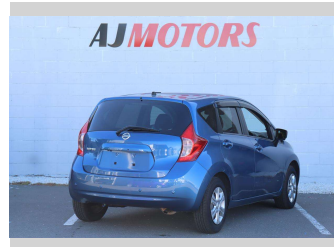

# 2014 Nissan Note X V SELECTION SAFETY

**Purchase Price** **\$11,980**  
Includes GST  
 Excludes on-road costs of \$695

Finance may be available on this vehicle. Ask one of our friendly staff for more information.

Body Style  
**4 door, Hatchback**

Odometer  
**17,000 km**

Engine  
**1200 cc, Internal Combustion**

Fuel Type  
**Petrol**

Transmission  
**CVT, Front Wheel**

Wheels  
**14", Hubcap**

VIN  
**7AT0DH79X24317779**