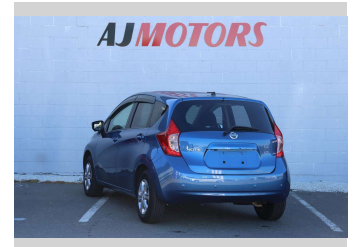

# 2014 Nissan Note X V SELECTION SAFETY

**Purchase Price** **\$11,980**  
Includes GST  
 Excludes on-road costs of \$695

Finance may be available on this vehicle. Ask one of our friendly staff for more information.

Body Style  
**4 door, Hatchback**

Odometer  
**17,000 km**

Engine  
**1200 cc, Internal Combustion**

Fuel Type  
**Petrol**

Transmission  
**CVT, Front Wheel**

Wheels  
**14", Hubcap**

VIN  
**7AT0DH79X24317779**