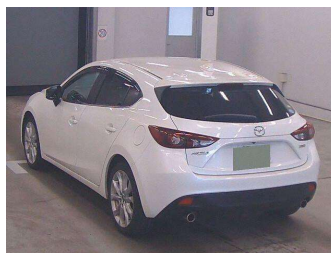

2015 Mazda Axela SPORT 20S TOURING L PACKAGE

Purchase Price **POA**
Includes GST, Registration & Licensing

Finance may be available on this vehicle. Ask one of our friendly staff for more information.

Gain peace of mind with Mechanical Breakdown Insurance. **Ask us how.**

Top features
None Listed

Body Style

-

Odometer

105,000 km

Engine

2000 cc

Fuel Type