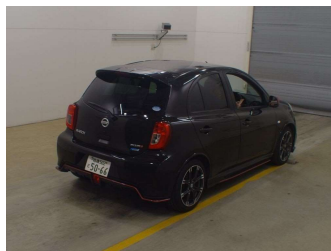

2016 Nissan March NISMO

Purchase Price **POA**
Includes GST, Registration & Licensing

Finance may be available on this vehicle. Ask one of our friendly staff for more information.

Gain peace of mind with Mechanical Breakdown Insurance. **Ask us how.**

Top features
None Listed

Body Style
-
Odometer
112,000 km

Engine
1200 cc
Fuel Type
Petrol

Transmission
CVT

Wheels
-

VIN
-

Interior
-

Safety
-