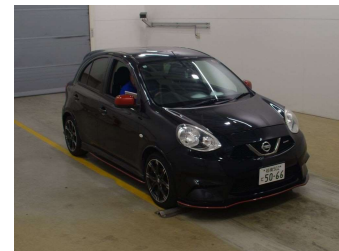

2016 Nissan March NISMO

Purchase Price **POA**
Includes GST, Registration & Licensing

Finance may be available on this vehicle. Ask one of our friendly staff for more information.

Gain peace of mind with Mechanical Breakdown Insurance. **Ask us how.**

Top features
None Listed

Body Style
-
Odometer
112,000 km

Engine
1200 cc
Fuel Type
Petrol

Transmission
CVT

Wheels
-

VIN
-

Interior
-

Safety
-