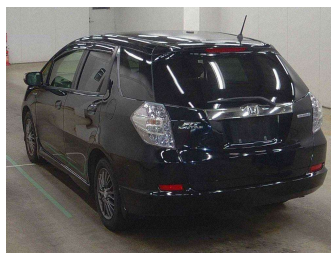

2013 Honda Fit SHUTTLE HYBRID HYBRID FINE LINE

Purchase Price **POA**
Includes GST, Registration & Licensing

Finance may be available on this vehicle. Ask one of our friendly staff for more information.

Gain peace of mind with Mechanical Breakdown Insurance. **Ask us how.**

Top features
None Listed

Body Style

-

Odometer

85,373 km

Engine

1300 cc