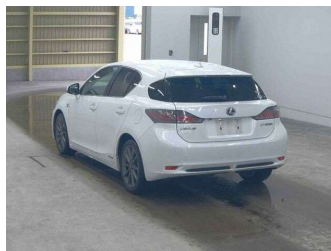

2012 Lexus CT CT200H F SPORT

Purchase Price **POA**
Includes GST, Registration & Licensing

Finance may be available on this vehicle. Ask one of our friendly staff for more information.

Gain peace of mind with Mechanical Breakdown Insurance. **Ask us how.**

Top features
None Listed

Body Style

-

Odometer
96,500 km

Engine
1800 cc

Fuel Type
-

Transmission
CVT

Wheels
-