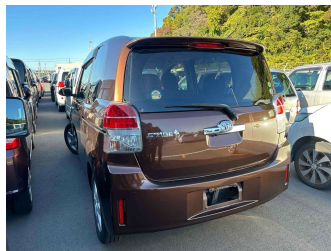

2012 Toyota Spade G

Purchase Price **POA**
Includes GST, Registration & Licensing

Finance may be available on this vehicle. Ask one of our friendly staff for more information.

Gain peace of mind with Mechanical Breakdown Insurance. **Ask us how.**

Top features
None Listed

Body Style

-

Odometer

94,000 km

Engine

1500 cc

Fuel Type