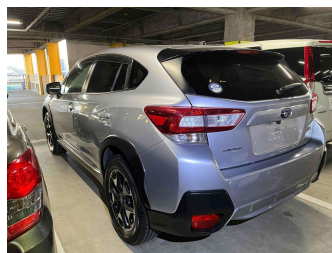

2019 Subaru Impreza

Purchase Price
Includes GST, Registration & Licensing

POA

Finance may be available on this vehicle. Ask one of our friendly staff for more information.

Gain peace of mind with Mechanical Breakdown Insurance. **Ask us how.**

Top features
None Listed

Body Style
-

Odometer
102,525 km

Engine
2000 cc

Fuel Type
Petrol

Transmission
Paddle Shift

Wheels
-

VIN
-