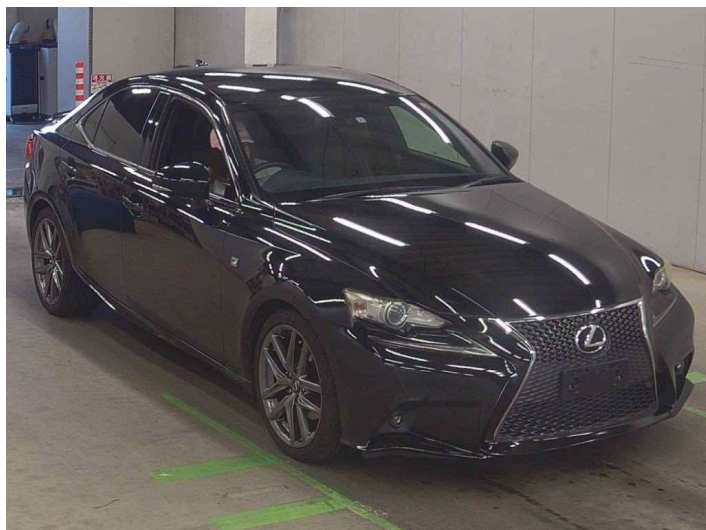

2013 Lexus IS 4D IS250 F SPORT

Purchase Price **POA**
Includes GST, Registration & Licensing

Finance may be available on this vehicle. Ask one of our friendly staff for more information.

Gain peace of mind with Mechanical Breakdown Insurance. **Ask us how.**

Top features
None Listed

Body Style
-
Odometer
114,000 km

Engine
2500 cc
Fuel Type
Petrol
Transmission
Paddle Shift

Wheels
-
VIN
-
Interior
-
Safety
-

Reg No.
-
Ext Colour
Black
History
Ex-Overseas
Seats
-
CO2 Emissions
-
Energy Economy
-