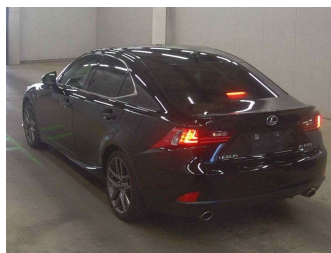

2013 Lexus IS 4D IS250 F SPORT

Purchase Price **POA**
Includes GST, Registration & Licensing

Finance may be available on this vehicle. Ask one of our friendly staff for more information.

Gain peace of mind with Mechanical Breakdown Insurance. **Ask us how.**

Top features
None Listed

Body Style
-
Odometer
114,000 km

Engine
2500 cc
Fuel Type
Petrol
Transmission
Paddle Shift

Wheels
-
VIN
-
Interior
-
Safety
-

Reg No.
-
Ext Colour
Black
History
Ex-Overseas
Seats
-
CO2 Emissions
-
Energy Economy
-