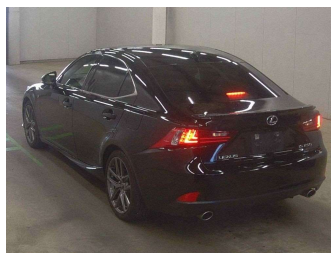

# 2013 Lexus IS 4D IS250 F SPORT

**Purchase Price** **POA**  
Includes GST, Registration & Licensing

Finance may be available on this vehicle. Ask one of our friendly staff for more information.

Gain peace of mind with Mechanical Breakdown Insurance. **Ask us how.**

**Top features**  
None Listed

Body Style

-

Odometer

**114,000 km**

Engine

**2500 cc**

Fuel Type