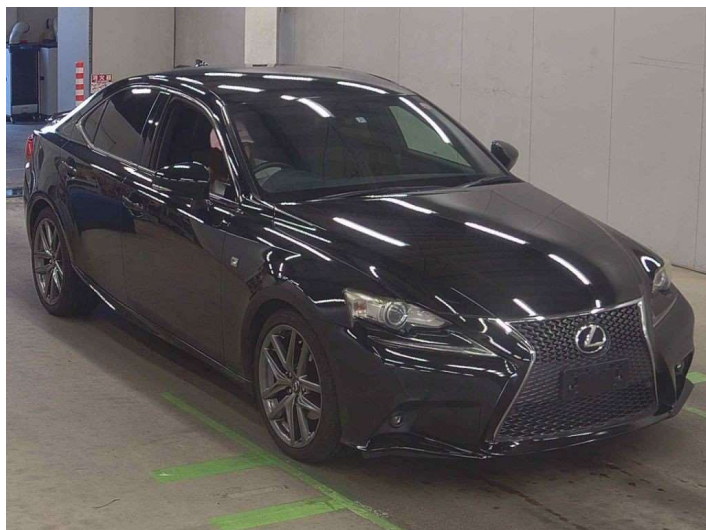

# 2013 Lexus IS 4D IS250 F SPORT

**Purchase Price** **POA**  
Includes GST, Registration & Licensing

Finance may be available on this vehicle. Ask one of our friendly staff for more information.

Gain peace of mind with Mechanical Breakdown Insurance. **Ask us how.**

**Top features**  
None Listed

Body Style

-

Odometer

**114,000 km**

Engine

**2500 cc**

Fuel Type

**Petrol**

Transmission

**Paddle Shift**

Wheels

-

VIN

-

Interior