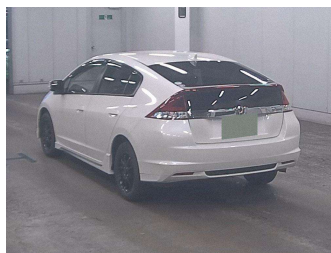

2012 Honda INSIGHT EXCLUSIVE

Purchase Price
Includes GST, Registration & Licensing

POA

Finance may be available on this vehicle. Ask one of our friendly staff for more information.

Gain peace of mind with Mechanical Breakdown Insurance. **Ask us how.**

Top features

None Listed

Body Style

-

Odometer

138,129 km

Engine

1500 cc