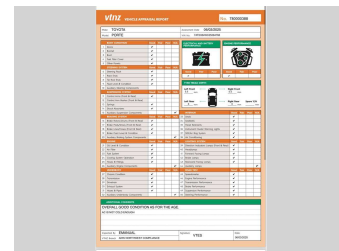

# 2013 Toyota Porte G

**Purchase Price** **POA**  
Includes GST, Registration & Licensing

Finance may be available on this vehicle. Ask one of our friendly staff for more information.

Gain peace of mind with Mechanical Breakdown Insurance. **Ask us how.**

**Top features**

None Listed

Body Style

-

Odometer  
**99,000 km**

Engine  
**1500 cc**

Fuel Type  
**Petrol**

Transmission  
**CVT**

Wheels  
-

VIN  
-

Interior  
-

Safety

Based on 2024 VSRR rating

Reg No.

-

Ext Colour  
**Pearl**