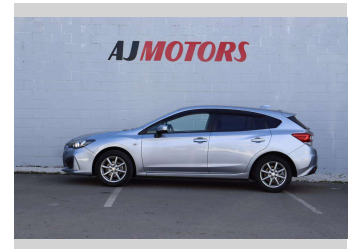

# 2019 Subaru Impreza Facelift sport model

**Purchase Price** **\$17,980**  
Includes GST  
 Excludes on-road costs of \$695

Finance may be available on this vehicle. Ask one of our friendly staff for more information.

Body Style  
**4 door, Hatchback**

Odometer  
**36,400 km**

Engine  
**1600 cc, Internal Combustion**

Fuel Type  
**Petrol**

Transmission  
**Automatic**

Wheels  
**16", Custom Alloys**

VIN  
**7AT0GF09X24047550**