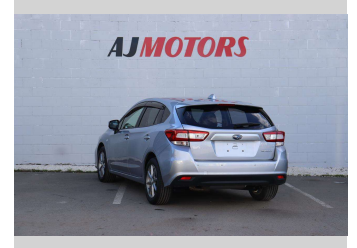

# 2019 Subaru Impreza Facelift sport model

**Purchase Price** **\$17,980**  
Includes GST  
 Excludes on-road costs of \$695

Finance may be available on this vehicle. Ask one of our friendly staff for more information.

Body Style  
**4 door, Hatchback**

Odometer  
**36,400 km**

Engine  
**1600 cc, Internal Combustion**

Fuel Type  
**Petrol**

Transmission  
**Automatic**

Wheels  
**16", Custom Alloys**

VIN  
**7AT0GF09X24047550**