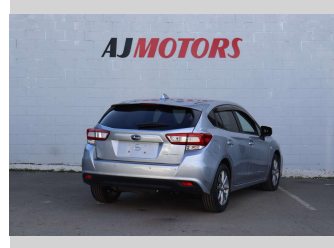

# 2019 Subaru Impreza Facelift sport model

**Purchase Price** **\$17,980**  
Includes GST  
 Excludes on-road costs of \$695

Finance may be available on this vehicle. Ask one of our friendly staff for more information.

Body Style  
**4 door, Hatchback**

Odometer  
**36,400 km**

Engine  
**1600 cc, Internal Combustion**

Fuel Type  
**Petrol**

Transmission  
**Automatic**

Wheels  
**16", Custom Alloys**

VIN  
**7AT0GF09X24047550**