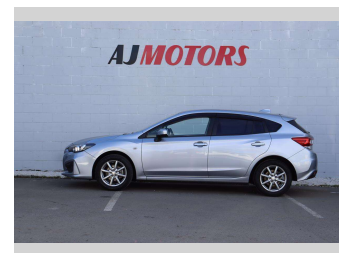

2019 Subaru Impreza Facelift 1.6L Sport Eyesight

Purchase Price **\$16,988**
Includes GST
 Excludes on-road costs of \$695

Finance may be available on this vehicle. Ask one of our friendly staff for more information.

Body Style
4 door, Hatchback

Odometer
36,400 km

Engine
1600 cc, Internal Combustion

Fuel Type
Petrol

Transmission
Automatic

Wheels
16", Custom Alloys

VIN
7AT0GF09X24047550

Interior
Black, Plastic