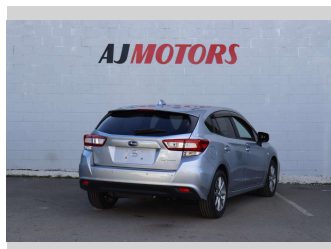

2019 Subaru Impreza Facelift 1.6L Sport Eyesight

Purchase Price **\$16,988**
Includes GST
 Excludes on-road costs of \$695

Finance may be available on this vehicle. Ask one of our friendly staff for more information.

Body Style
4 door, Hatchback

Odometer
36,400 km

Engine
1600 cc, Internal Combustion

Fuel Type
Petrol

Transmission
Automatic

Wheels
16", Custom Alloys

VIN
7AT0GF09X24047550

Interior
Black, Plastic