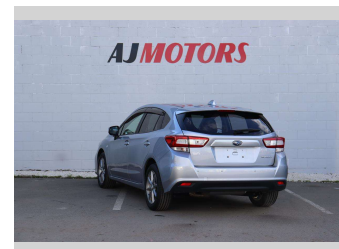

2019 Subaru Impreza Facelift 1.6L Sport Eyesight

Purchase Price **\$16,988**
Includes GST
 Excludes on-road costs of \$695

Finance may be available on this vehicle. Ask one of our friendly staff for more information.

Body Style
4 door, Hatchback

Odometer
36,400 km

Engine
1600 cc, Internal Combustion

Fuel Type
Petrol

Transmission
Automatic

Wheels
16", Custom Alloys

VIN
7AT0GF09X24047550

Interior
Black, Plastic