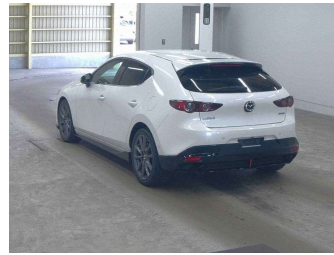

2019 Mazda MAZDA3 20SP LOWER KTSULIN

Purchase Price **POA**
Includes GST, Registration & Licensing

Finance may be available on this vehicle. Ask one of our friendly staff for more information.

Gain peace of mind with Mechanical Breakdown Insurance. **Ask us how.**

Top features

None Listed

Body Style
-

Odometer
51,000 km

Engine
2000 cc

Fuel Type
Petrol

Transmission
CVT

Wheels
-