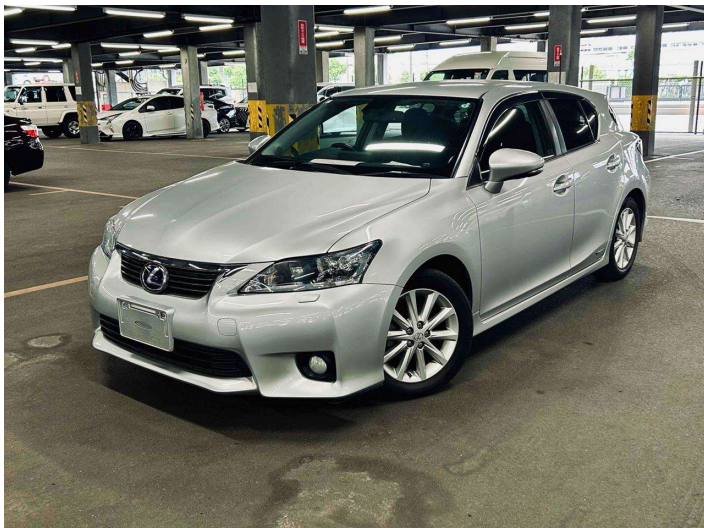

2013 Lexus CT

Purchase Price
Includes GST, Registration & Licensing

POA

Finance may be available on this vehicle. Ask one of our friendly staff for more information.

Gain peace of mind with Mechanical Breakdown Insurance. **Ask us how.**

Top features
None Listed

Body Style
-

Odometer
111,591 km

Engine
1800 cc

Fuel Type
Hybrid

Transmission
CVT

Wheels
-

VIN
-

Interior
-

Safety
-

Reg No.
-

Ext Colour
Silver

History
Ex-Overseas

Seats
-

CO2 Emissions
-

Energy Economy
-

Stock ID: 23190