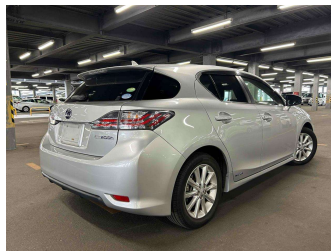

2013 Lexus CT

Purchase Price
Includes GST, Registration & Licensing

POA

Finance may be available on this vehicle. Ask one of our friendly staff for more information.

Gain peace of mind with Mechanical Breakdown Insurance. **Ask us how.**

Top features
None Listed

Body Style
-

Odometer
111,591 km

Engine
1800 cc

Fuel Type
Hybrid

Transmission
CVT

Wheels
-

VIN
-

Interior
-

Safety
-

Reg No.
-

Ext Colour
Silver

History
Ex-Overseas

Seats
-

CO2 Emissions
-

Energy Economy
-

Stock ID: 23190