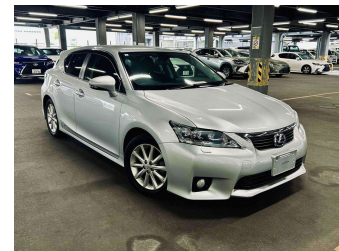

2013 Lexus CT

Purchase Price
Includes GST, Registration & Licensing

POA

Finance may be available on this vehicle. Ask one of our friendly staff for more information.

Gain peace of mind with Mechanical Breakdown Insurance. **Ask us how.**

Top features
None Listed

Body Style
-

Odometer
111,591 km

Engine
1800 cc

Fuel Type
Hybrid

Transmission
CVT

Wheels
-

VIN
-

Interior
-

Safety
-

Reg No.
-

Ext Colour
Silver

History
Ex-Overseas

Seats
-

CO2 Emissions
-

Energy Economy
-

Stock ID: 23190