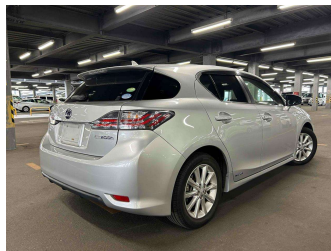

2013 Lexus CT

Purchase Price
Includes GST, Registration & Licensing

POA

Finance may be available on this vehicle. Ask one of our friendly staff for more information.

Gain peace of mind with Mechanical Breakdown Insurance. **Ask us how.**

Top features

None Listed

Body Style
-

Odometer
111,591 km

Engine
1800 cc

Fuel Type
Hybrid

Transmission
CVT

Wheels
-

VIN
-

Interior
-

Safety
-

Reg No.
-

Ext Colour
Silver

History
Ex-Overseas

Seats
-

CO2 Emissions
-

Energy Economy
-

Stock ID: 23190

AJ Motors West City | Phone 0800 566 789 | Email westcity@ajmotors.co.nz
437-441 Great North Road, Henderson, Auckland 0610, New Zealand
www.ajmotors.co.nz