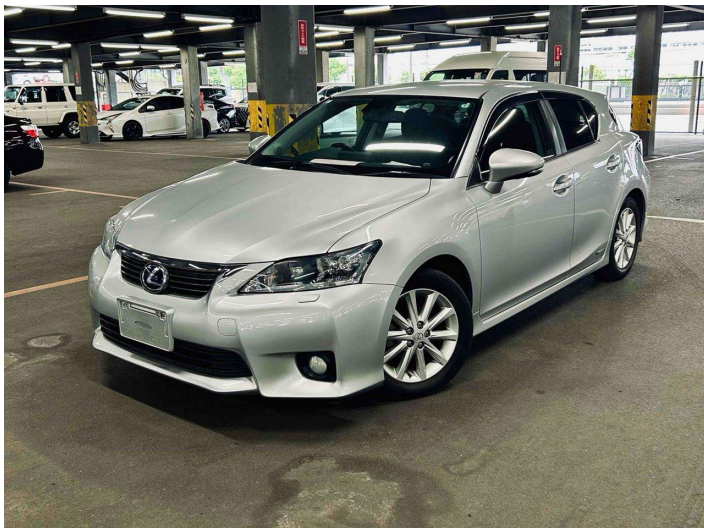

2013 Lexus CT

Purchase Price
Includes GST, Registration & Licensing

POA

Finance may be available on this vehicle. Ask one of our friendly staff for more information.

Gain peace of mind with Mechanical Breakdown Insurance. **Ask us how.**

Top features

None Listed

Body Style
-

Odometer
111,591 km

Engine
1800 cc

Fuel Type
Hybrid

Transmission
CVT

Wheels
-

VIN
-

Interior
-

Safety
-

Reg No.
-

Ext Colour
Silver

History
Ex-Overseas

Seats
-

CO2 Emissions
-

Energy Economy
-

Stock ID: 23190

AJ Motors West City | Phone 0800 566 789 | Email westcity@ajmotors.co.nz
437-441 Great North Road, Henderson, Auckland 0610, New Zealand
www.ajmotors.co.nz