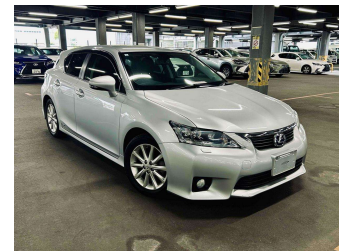

2013 Lexus CT

Purchase Price
Includes GST, Registration & Licensing

POA

Finance may be available on this vehicle. Ask one of our friendly staff for more information.

Gain peace of mind with Mechanical Breakdown Insurance. **Ask us how.**

Top features

None Listed

Body Style
-

Odometer
111,591 km

Engine
1800 cc

Fuel Type
Hybrid

Transmission
CVT

Wheels
-

VIN
-

Interior
-

Safety
-

Reg No.
-

Ext Colour
Silver

History
Ex-Overseas

Seats
-

CO2 Emissions
-

Energy Economy
-

Stock ID: 23190

AJ Motors West City | Phone 0800 566 789 | Email westcity@ajmotors.co.nz
437-441 Great North Road, Henderson, Auckland 0610, New Zealand
www.ajmotors.co.nz