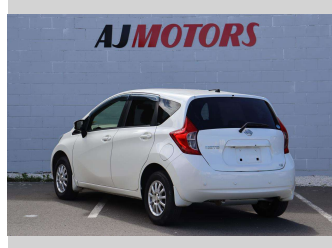

2014 Nissan Note Rare 4WD model

Purchase Price **\$7,988**

Includes GST
Excludes on-road costs of \$695

Finance may be available on this vehicle. Ask one of our friendly staff for more information.

Gain peace of mind with Mechanical Breakdown Insurance. **Ask us how.**

Body Style
4 door, Hatchback

Odometer
112,000 km

Engine
1200 cc, Internal Combustion

Fuel Type
Petrol

Transmission
Automatic, 4WD

Wheels
14", Custom Alloys

VIN
7AT0DH79X24051728

Interior
Black, Plastic