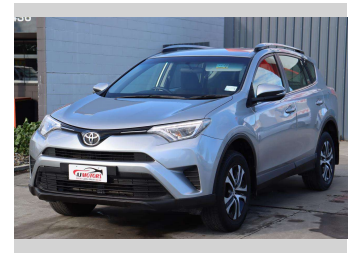

2018 Toyota RAV4 GX (NZ New)

Purchase Price **\$20,980**

Includes GST
Excludes on-road costs of \$295

Finance may be available on this vehicle. Ask one of our friendly staff for more information.

Gain peace of mind with Mechanical Breakdown Insurance. **Ask us how.**

Body Style
4 door, RV/SUV

Odometer
142,900 km

Engine
1986 cc, Internal Combustion

Fuel Type
Petrol

Transmission
Automatic, 2WD

Wheels
17", Factory Alloys

VIN
JTMZDREV40J153592

Interior
Black, Plastic