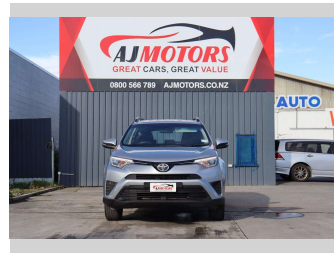

2018 Toyota RAV4 GX (NZ New)

Purchase Price **\$20,980**

Includes GST
Excludes on-road costs of \$295

Finance may be available on this vehicle. Ask one of our friendly staff for more information.

Gain peace of mind with Mechanical Breakdown Insurance. **Ask us how.**

Body Style
4 door, RV/SUV

Odometer
142,900 km

Engine
1986 cc, Internal Combustion

Fuel Type
Petrol

Transmission
Automatic, 2WD

Wheels
17", Factory Alloys

VIN
JTMZDREV40J153592

Interior
Black, Plastic