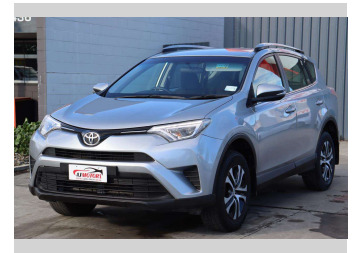

2018 Toyota RAV4 GX (NZ New)

Purchase Price **\$19,988**

Includes GST
Excludes on-road costs of \$295

Finance may be available on this vehicle. Ask one of our friendly staff for more information.

Gain peace of mind with Mechanical Breakdown Insurance. **Ask us how.**

Body Style
4 door, RV/SUV

Odometer
142,900 km

Engine
1986 cc, Internal Combustion

Fuel Type
Petrol

Transmission
Automatic, 2WD

Wheels
17", Factory Alloys

VIN
JTMZDREV40J153592

Interior
Black, Plastic