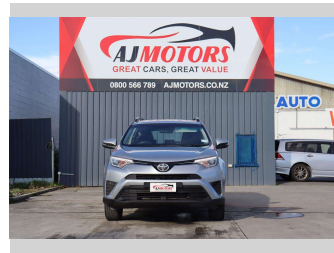

2018 Toyota RAV4 GX (NZ New)

Purchase Price **\$19,988**

Includes GST
Excludes on-road costs of \$295

Finance may be available on this vehicle. Ask one of our friendly staff for more information.

Gain peace of mind with Mechanical Breakdown Insurance. **Ask us how.**

Body Style
4 door, RV/SUV

Odometer
142,900 km

Engine
1986 cc, Internal Combustion

Fuel Type
Petrol

Transmission
Automatic, 2WD

Wheels
17", Factory Alloys

VIN
JTMZDREV40J153592

Interior
Black, Plastic