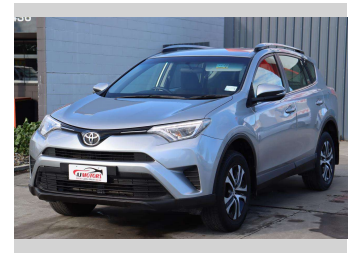

2018 Toyota RAV4 GX (NZ New)

Purchase Price **\$17,988**

Includes GST
Excludes on-road costs of \$295

Finance may be available on this vehicle. Ask one of our friendly staff for more information.

Gain peace of mind with Mechanical Breakdown Insurance. **Ask us how.**

Body Style
4 door, RV/SUV

Odometer
142,900 km

Engine
1986 cc, Internal Combustion

Fuel Type
Petrol

Transmission
Automatic, 2WD

Wheels
17", Factory Alloys

VIN
JTMZDREV40J153592

Interior
Black, Plastic