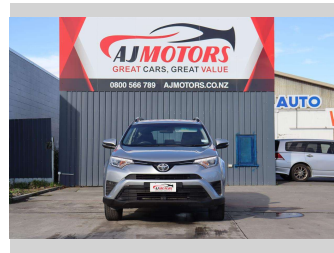

2018 Toyota RAV4 GX (NZ New)

Purchase Price **\$17,988**

Includes GST
Excludes on-road costs of \$295

Finance may be available on this vehicle. Ask one of our friendly staff for more information.

Gain peace of mind with Mechanical Breakdown Insurance. **Ask us how.**

Body Style
4 door, RV/SUV

Odometer
142,900 km

Engine
1986 cc, Internal Combustion

Fuel Type
Petrol

Transmission
Automatic, 2WD

Wheels
17", Factory Alloys

VIN
JTMZDREV40J153592

Interior
Black, Plastic