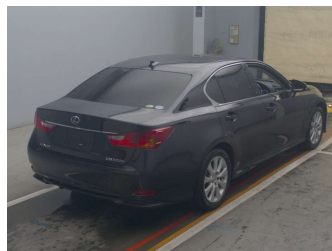

2013 Lexus GS GS300H I PACKAGE

Purchase Price **POA**
Includes GST, Registration & Licensing

Finance may be available on this vehicle. Ask one of our friendly staff for more information.

Gain peace of mind with Mechanical Breakdown Insurance. **Ask us how.**

Top features
None Listed

Body Style
-

Odometer
125,000 km

Engine
2500 cc

Fuel Type
Hybrid

Transmission
Paddle Shift

Wheels
-

VIN
-

Interior
-

Safety
-

Reg No.
-

Ext Colour
Black

History
Ex-Overseas

Seats
-

CO2 Emissions
-

Energy Economy
-

Stock ID: 25218

AJ Motors East Tamaki | Phone 0800 566 789 | Email easttamaki@ajmotors.co.nz
53 Springs Road, East Tamaki, Auckland 2013, New Zealand
www.ajmotors.co.nz