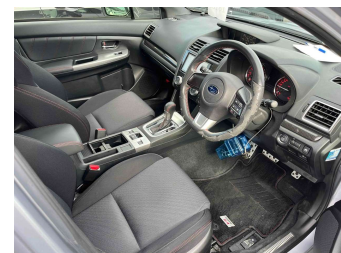

# 2014 Subaru WRX S4 2.0GT EYESIGHT

**Purchase Price** **POA**  
Includes GST, Registration & Licensing

Finance may be available on this vehicle. Ask one of our friendly staff for more information.

Gain peace of mind with Mechanical Breakdown Insurance. **Ask us how.**

**Top features**  
None Listed

Body Style -  
Odometer **85,000 km**  
Engine **2000 cc**  
Fuel Type -  
Transmission **Paddle Shift**  
Wheels -  
VIN -  
Interior -  
Safety   
Based on 2024 VSRR rating

Reg No. -  
Ext Colour **Silver**  
History **Ex-Overseas**  
Seats -  
CO2 Emissions **195 grams/km**  
Energy Economy **★★☆☆☆☆**  
**Annual fuel cost of \$3,290**  
**8.4L per 100km**  
Cost per year is an estimate based on petrol price of \$2.80 per litre and an average distance of 14000 km. Emissions and Energy Economy figures standardised to 3P WLTP.  
**Stock ID: 24596**