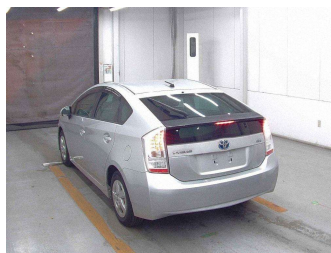

2009 Toyota Prius

Purchase Price **POA**
Includes GST, Registration & Licensing

Finance may be available on this vehicle. Ask one of our friendly staff for more information.

Gain peace of mind with Mechanical Breakdown Insurance. **Ask us how.**

Top features
None Listed

Body Style
-

Odometer
124,122 km

Engine
1800 cc

Fuel Type
Hybrid

Transmission
CVT

Wheels
-

VIN
-

Interior
-

Safety

Based on 2023 UCSR rating for 09-16 models

Reg No.
-

Ext Colour
Silver

History
Ex-Overseas

Seats
-

CO2 Emissions
★★★★☆
98 grams/km

Energy Economy
★★★★☆☆
Annual fuel cost of $1,650
4.2L per 100km

Cost per year is an estimate based on petrol price of $2.80 per litre and an average distance of 14000 km. Emissions and Energy Economy figures standardised to 3P WLTP.

Stock ID: 20729

AJ Motors East Tamaki | Phone 0800 566 789 | Email easttamaki@ajmotors.co.nz
53 Springs Road, East Tamaki, Auckland 2013, New Zealand
www.ajmotors.co.nz