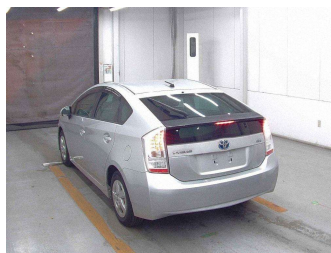

2009 Toyota Prius

Purchase Price **POA**
Includes GST, Registration & Licensing

Finance may be available on this vehicle. Ask one of our friendly staff for more information.

Gain peace of mind with Mechanical Breakdown Insurance. **Ask us how.**

Top features

None Listed

Body Style
-

Odometer
124,122 km

Engine
1800 cc

Fuel Type
Hybrid

Transmission
CVT

Wheels
-

VIN
-

Interior
-

Safety

Based on 2023 UCSR rating for 09-16 models

Reg No.
-

Ext Colour
Silver

History
Ex-Overseas

Seats
-

CO2 Emissions
★★★★☆
98 grams/km

Energy Economy
★★★★☆☆
Annual fuel cost of $1,650
4.2L per 100km

Cost per year is an estimate based on petrol price of $2.80 per litre and an average distance of 14000 km. Emissions and Energy Economy figures standardised to 3P WLTP.

Stock ID: 20729

AJ Motors East Tamaki | Phone 0800 566 789 | Email easttamaki@ajmotors.co.nz
53 Springs Road, East Tamaki, Auckland 2013, New Zealand
www.ajmotors.co.nz