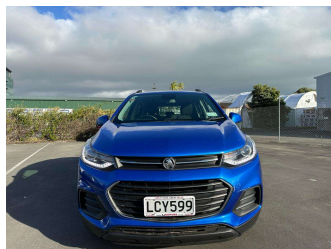

2018 Holden Trax LS (NZ New)

Purchase Price **$13,980**

Includes GST
Excludes on-road costs of $695

Finance may be available on this vehicle. Ask one of our friendly staff for more information.

Gain peace of mind with Mechanical Breakdown Insurance. **Ask us how.**

Top features

- » ABS
- » Air Conditioning
- » All auto windows
- » Alloy Wheels
- » Auto air-condition
- » Auto headlight
- » Bluetooth
- » Central Locking
- » Central Locking
- » Climate Control
- » Cruise control
- » Daytime running light
- » Digital Display
- » Downhill Assist Contro...
- » Fabric Seats
- » Fabric Seats
- » LED daytime running li...
- » Parking Sensors

Body Style
5 door, RV/SUV

Odometer
99,188 km

Engine
1364 cc, Internal Combustion

Fuel Type
Petrol

Transmission
6-Speed Automatic, 2WD

Wheels
16", Factory Alloys

VIN
KL3BA7689JB535278

Interior
Black, Plastic

Safety

Based on 2024 UCSR rating for 13-20 models

Reg No.
LCY599

Ext Colour
Blue

History
NZ New

Seats
5 seats, Fabric

CO2 Emissions
★★★★☆

172 grams/km

Energy Economy
★★★★☆☆

Annual fuel cost of $2,940
7.5L per 100km

Cost per year is an estimate based on petrol price of $2.80 per litre and an average distance of 14000 km. Emissions and Energy Economy figures standardised to 3P WLTP.

Stock ID: 24501

AJ Motors Wellington | Phone 0800 566 789 | Email kim@ajmotors.co.nz
35 Annie Huggan Grove, Petone, Lower Hutt 5012, New Zealand
www.ajmotors.co.nz