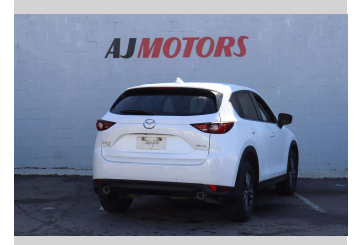

2021 Mazda CX-5 GSX PTR 2.5P/4WD/6AT NZ NEW!

Purchase Price **POA**
Includes GST, Registration & Licensing

Finance may be available on this vehicle. Ask one of our friendly staff for more information.

Gain peace of mind with Mechanical Breakdown Insurance. **Ask us how.**

Body Style
4 door, RV/SUV

Odometer
123,900 km

Engine
2488 cc, Internal Combustion

Fuel Type
Petrol

Transmission
Automatic, 4WD

Wheels
17", Factory Alloys

VIN
JM0KF4WLA00685675

Interior
Black, Plastic

Safety

Based on 2017 ANCAP rating for 17-23 models with dual frontal+side+head airbags

Reg No.
NRA138

Ext Colour
White

History
Ex-Overseas

Seats
5 seats, Leather

CO2 Emissions
★★★★☆
191 grams/km

Energy Economy
★★★★☆