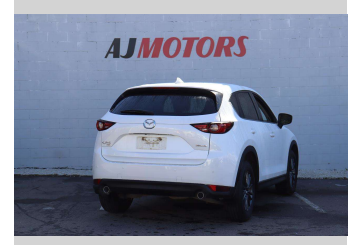

2021 Mazda CX-5 GSX PTR 2.5P/4WD/6AT NZ NEW!

Purchase Price **\$23,980**

Includes GST
Excludes on-road costs of \$295

Finance may be available on this vehicle. Ask one of our friendly staff for more information.

Body Style
4 door, RV/SUV

Odometer
123,900 km

Engine
2500 cc, Internal Combustion

Fuel Type
Petrol

Transmission
Automatic, 4WD

Wheels
17", Factory Alloys

VIN
JM0KF4WLA00685675

Interior
Black, Plastic

Safety

Based on 2017 ANCAP rating for 17-23 models with dual frontal+side+head airbags

Reg No.
NRA138

Ext Colour
White

History
NZ New

Seats
5 seats, Leather

CO2 Emissions
★★★★☆
191 grams/km

Energy Economy
★★★★☆